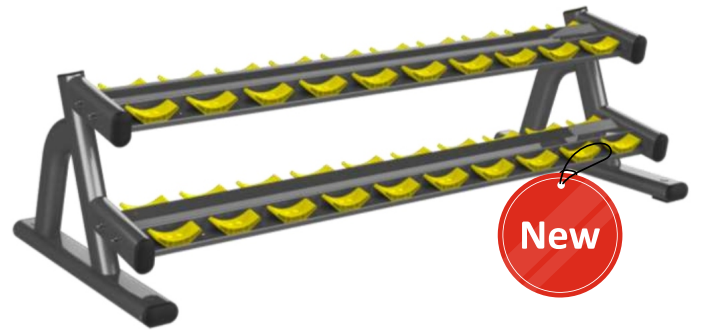

BALANCING BOARD

GST 18%

GS-2839 MRP ₹525.00

WEIGHT PLATES STAND

GST 18%

GS-15062 MRP ₹7870.00

DUMBBELLS STAND

GST 18%

GS-2117 MRP ₹25175.00

SHOT PUT RUBBER

1 KG GS-1421 MRP ₹ 92.00
 GST 18% (Tat Pack: 40 Pcs)

DISCUS RUBBER

GST 18% MRP Tat Pack
 1 KG GS-1411 ₹ 92.00 (40 Pcs)
 2 KG GS-1413 ₹ 184.00 (20 Pcs)

YOGA MATT, SIPPER BOTTLE, & ELBOW SUPPORT