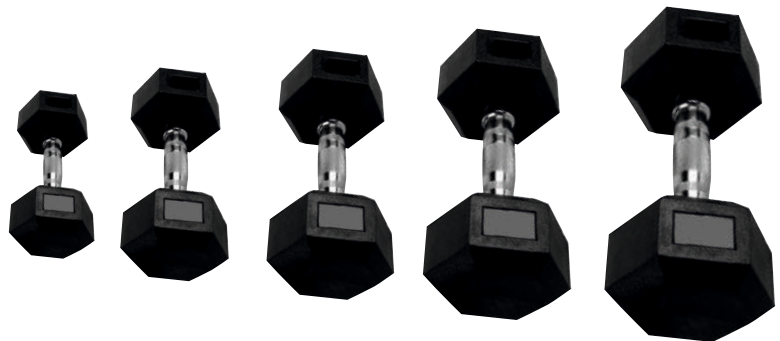

FITNESS EQUIPMENTS

HEXAGON DUMBBELL, RUBBER
& BALANCING BOARD

HEXAGON DUMBBELL

GST 18%	KG	MRP	Carton Pack
GS-2101	2.5,	₹525.00	18 Pcs
GS-2102	5	₹1050.00	20 Pcs
GS-2103	7.5,	₹1475.00	6 Pcs
GS-2104	10,	₹1965.00	4 Pcs
GS-2105	12.5,	₹2460.00	4 Pcs
GS-2106	15	₹2950.00	
GS-2107	17.5	₹3440.00	
GS-2108	20	₹3935.00	