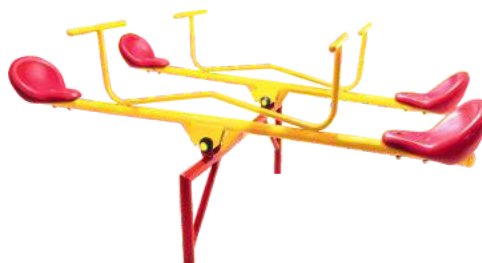

Material:High Quality Steel 114mm & 3mm
Color:customized
 Powder Coated 80-120 microns

SIT & STAND WAIST TWISTER

GST 18% **MRP**
GS-5503 **₹13635.00**

Material:High Quality Steel 114mm & 3mm
Color:customized
 Powder Coated 80-120 microns

MONKEY BAR

GST 18% **MRP**
GS-5522 **₹ 35400.00**

LEG PRESS (DOUBLE)

GST 18% **MRP**
GS-5505 **₹22290.00**

Material:High Quality Steel 114mm & 3mm
Color:customized
 Powder Coated 80-120 microns

LOOP RING CLIMBER

GST 18% **MRP**
GS-5523 **₹ 28850.00**

CHILDREN'S SEESAW

GST 18% **MRP**
GS-5507 **₹13120.00**

Material:High Quality Steel 114mm & 3mm
Color:customized
 Powder Coated 80-120 microns

CHILDREN'S SEESAW DOUBLE