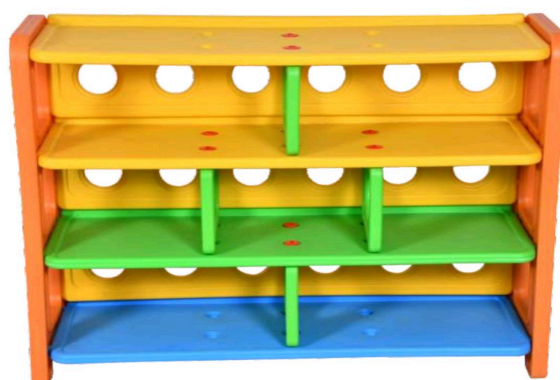

CABINET C TYPE
Item No.: 530
Item Size: L44xB14xH32 Inches
Rate: 7899/-