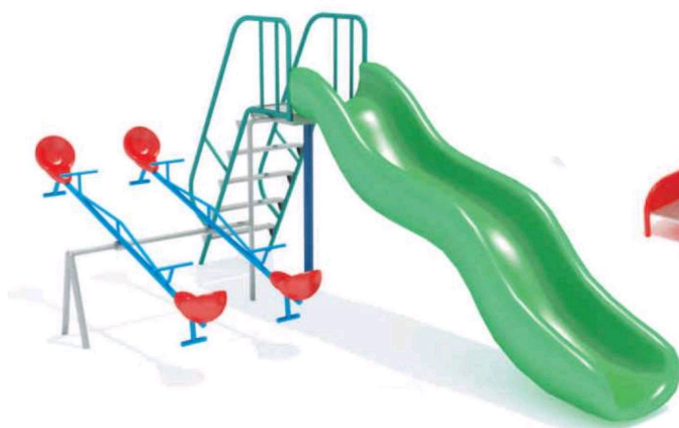

**DOUBLE SEE SAW**  
Item No.: SS - 002  
Item Size: L9XW1.5XH2.5 ft  
Rate: 37000/-

**SPRING SEE SAW**  
Item No.: SS - 003  
Item Size: L7XW2XH2.5 ft  
Rate: 27000/-

**DOUBLE SLIDE STATION (TUBE)**

Item No.: MS-006  
Item Size: L16XW9XH8 ft  
Rate: 180000/-

**SLIDE SWING AND SEE SAW COMBO**

Item No.: MS - 008  
Item Size: L11XW5.6XH9 ft  
Rate: 120000/-

**SLIDE WITH CLIMBER**

Item No.: MS-003  
Item Size: L14XW7XH8 ft  
Rate: 92000/-

**TWIN SEE SAW SLIDE**

Item No.: MS-004  
Item Size: L9XW2.5XH4.5 ft  
Rate: 75000/-