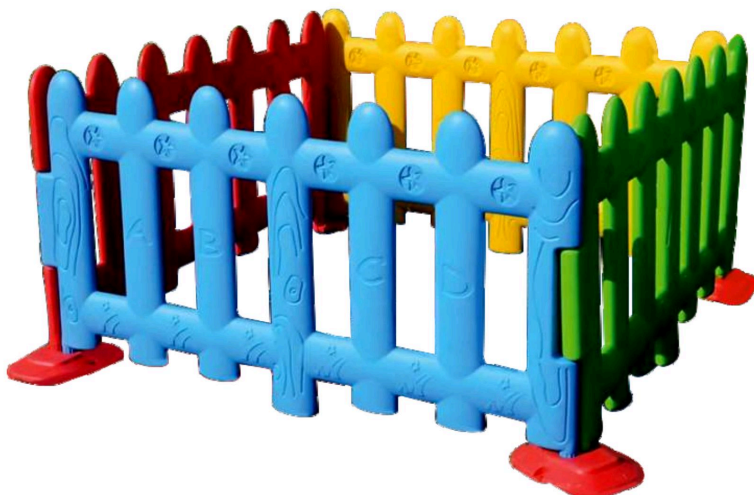

FENCE BIG (Set of 4)
Item No.: 402
Item Size: 14 ft Running Length
Single Piece Size: L42 x H30 inches
Rate: 9999/-