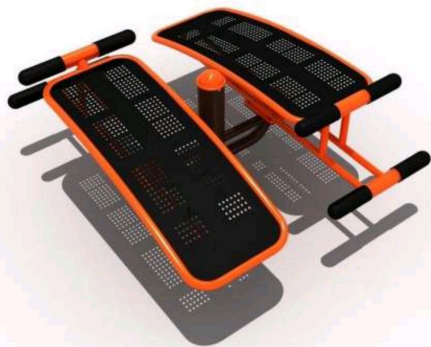

OUTDOOR GYM

DOUBLE SIT UP
Item No.: GYM09
Rate: 62499/-