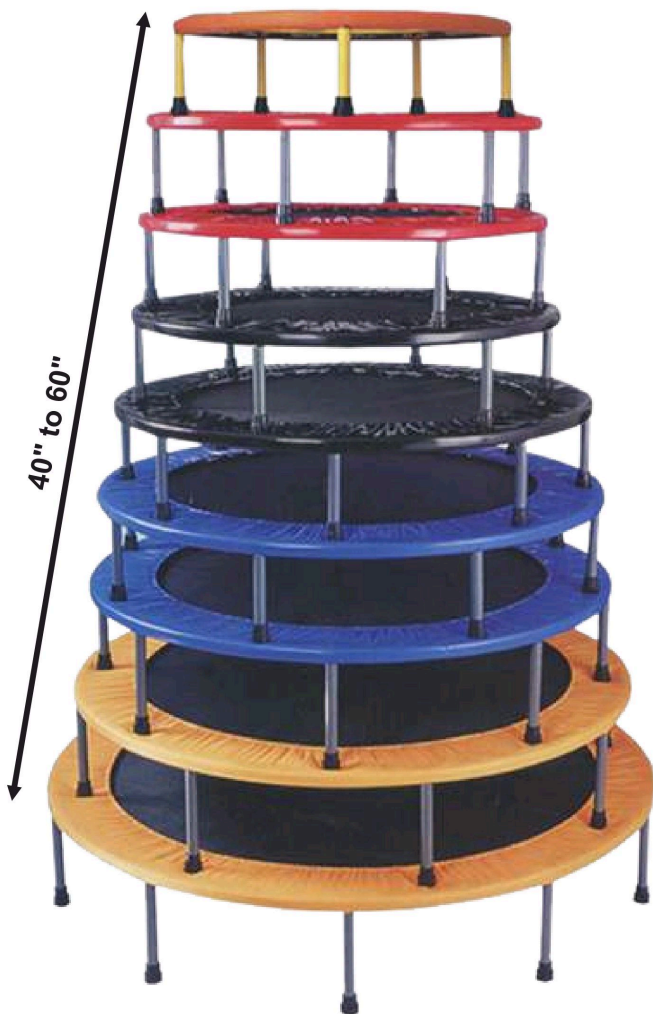

TRAMPOLINE 40"
Item No.: 801
Item Size: DIA 40 Inches
Rate: 4799/-