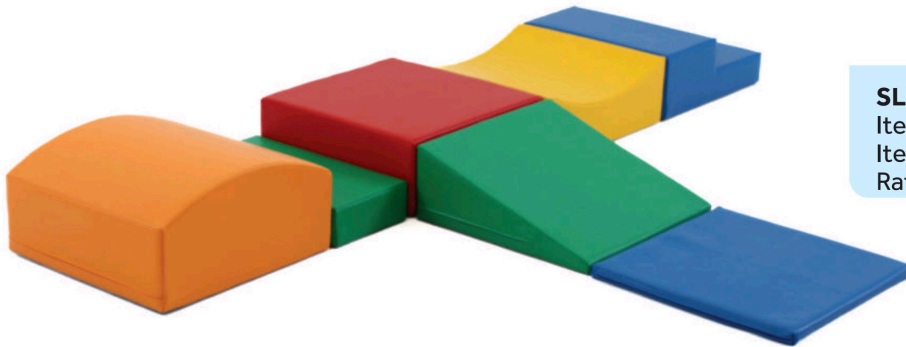

SLIDER - 7 PCS
Item No.: 2171
Item Size: L8XB2XH2 ft
Rate: 49999/-