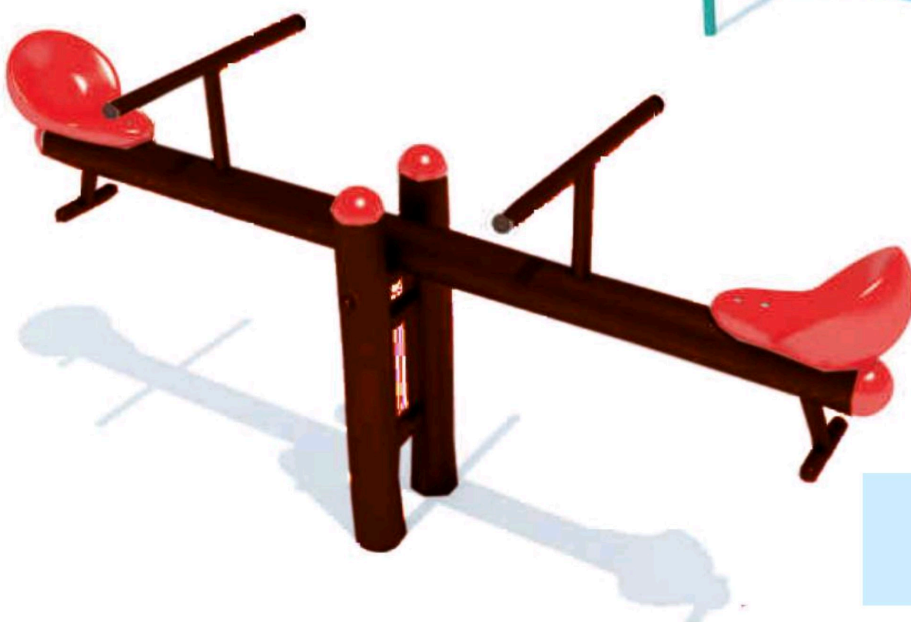

**SPIRAL SLIDE PLATFORM**  
Item No.: MS - 012  
Item Size: L11XW5.6XH9 ft  
Rate: 135000/-

**DOUBLE SLIDE STATION**  
Item No.: MS - 011  
Item Size: L12XW4.5XH7 ft  
Rate: 185000/-

**TUBE STRAIGHT SLIDE**  
Item No.: MS - 014  
Item Size: L17XW5XH8 ft  
Rate: 178000/-

**TUBE BENT SLIDE PLATFORM**  
Item No.: MS - 013  
Item Size: L17XW5XH8 ft  
Rate: 185000/-

**TWIN SEE SAW**  
Item No.: SS - 001  
Item Size: L7XW2XH2.5 ft  
Rate: 28000/-

**DOUBLE SWING U SHAPE**  
Item No.: SW-001  
Item Size: L10XW5XH8 ft  
Rate: 57000/-