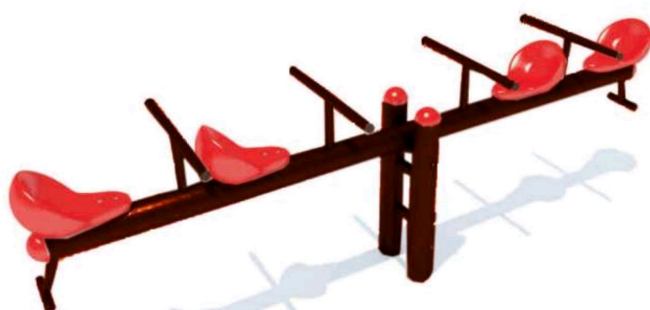

DOUBLE SEE SAW
Item No.: SS - 002
Item Size: L9XW1.5XH2.5 ft
Rate: 37000/-