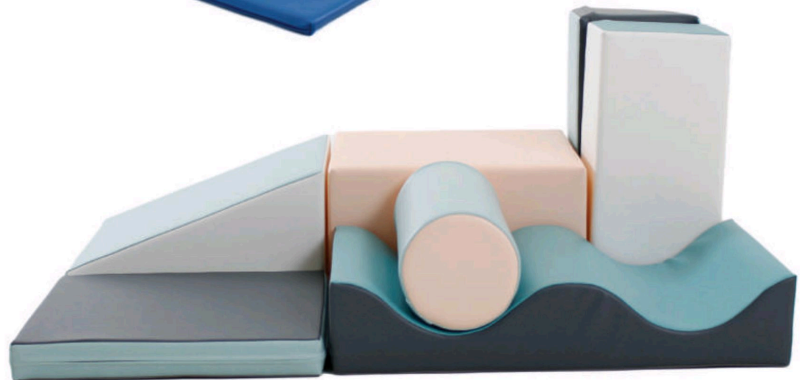

ROLL SET - 6 PCS
Item No.: 2174
Item Size: L5XB2.5XH2.5 ft
Rate: 38999/-