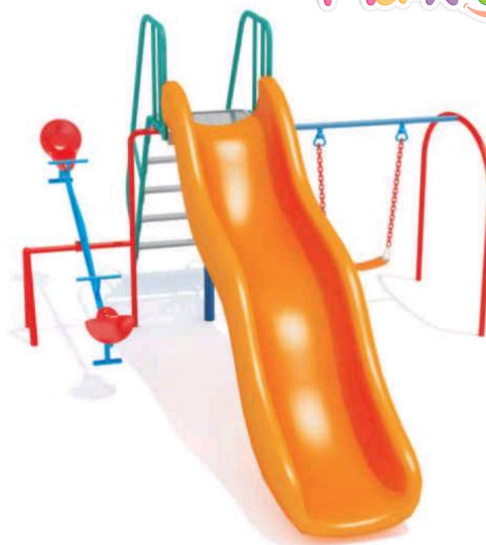

**TODDLER SWING**  
Item No.: SW-002  
Item Size: L10XW5XH8 ft  
Rate: 63000/-

**HORSE SEE SAW**  
Item No.: SS - 005  
Item Size: L9XW2XH3 ft  
Rate: 49000/-

**DOUBLE A SHAPE SWING**  
Item No.: SW-003  
Item Size: L11XW6XH8 ft  
Rate: 38000/-

**DOUBLE SEE SAW**  
Item No.: SS - 002  
Item Size: L9XW1.5XH2.5 ft  
Rate: 37000/-

**SPRING SEE SAW**  
Item No.: SS - 003  
Item Size: L7XW2XH2.5 ft  
Rate: 27000/-

**DOUBLE SLIDE STATION (TUBE)**

Item No.: MS-006  
Item Size: L16XW9XH8 ft  
Rate: 180000/-

**SLIDE SWING AND SEE SAW COMBO**

Item No.: MS - 008  
Item Size: L11XW5.6XH9 ft  
Rate: 120000/-

**SLIDE WITH CLIMBER**

Item No.: MS-003  
Item Size: L14XW7XH8 ft  
Rate: 92000/-

**TWIN SEE SAW SLIDE**

Item No.: MS-004  
Item Size: L9XW2.5XH4.5 ft  
Rate: 75000/-