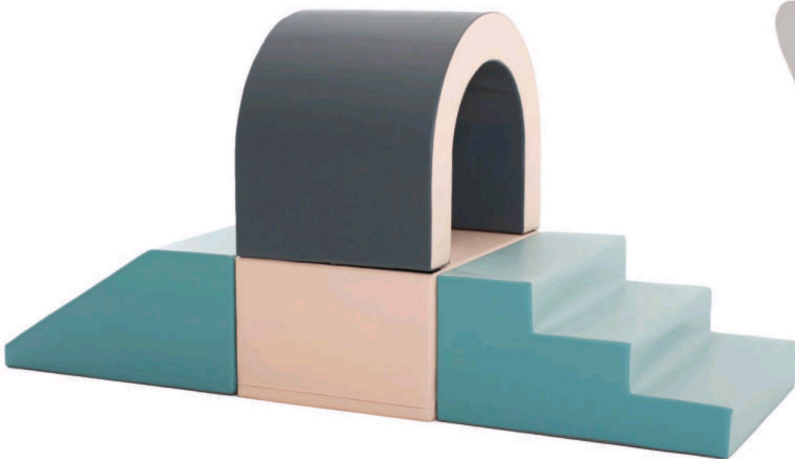

TUNNEL SET
Item No.: 2177
Item Size: L5XB4XH1 ft
Rate: 45999/-