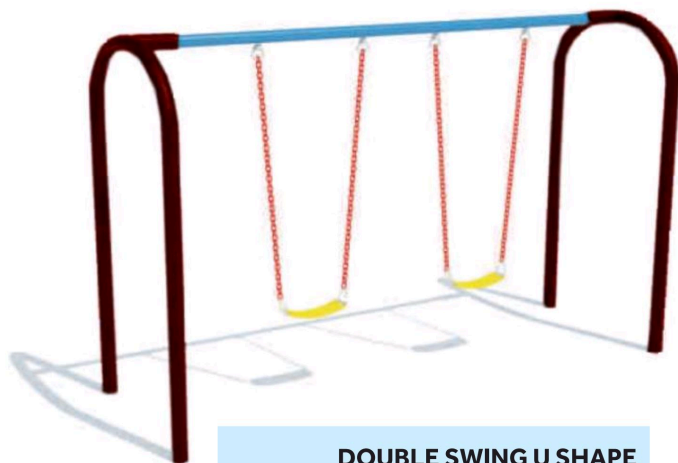

**SPIRAL SLIDE PLATFORM**  
Item No.: MS - 012  
Item Size: L11XW5.6XH9 ft  
Rate: 135000/-

**DOUBLE SLIDE STATION**  
Item No.: MS - 011  
Item Size: L12XW4.5XH7 ft  
Rate: 185000/-

**TUBE STRAIGHT SLIDE**  
Item No.: MS - 014  
Item Size: L17XW5XH8 ft  
Rate: 178000/-

**TUBE BENT SLIDE PLATFORM**  
Item No.: MS - 013  
Item Size: L17XW5XH8 ft  
Rate: 185000/-

**TWIN SEE SAW**  
Item No.: SS - 001  
Item Size: L7XW2XH2.5 ft  
Rate: 28000/-

**DOUBLE SWING U SHAPE**  
Item No.: SW-001  
Item Size: L10XW5XH8 ft  
Rate: 57000/-