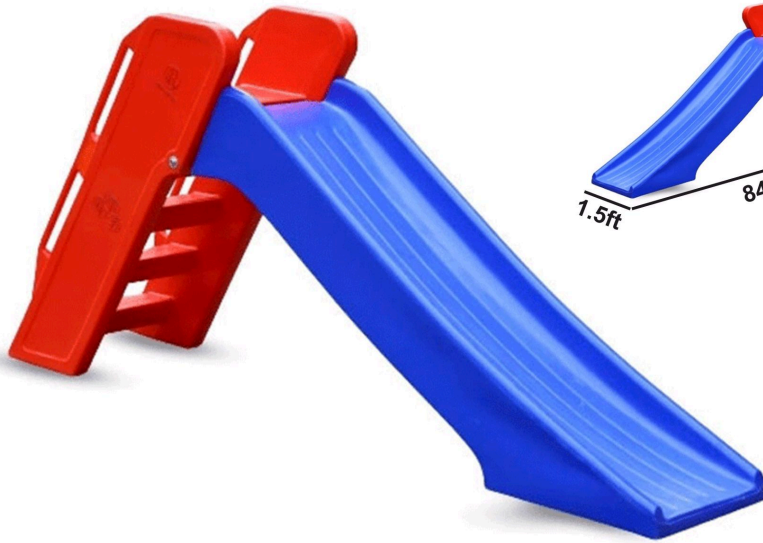

SWING & SLIDES

Super Heavy Quality

6 Step

MASSIVE SLIDE
Item No.: 1110
Item Size: L84xB18xH40 Inches
Rate: 11999/-