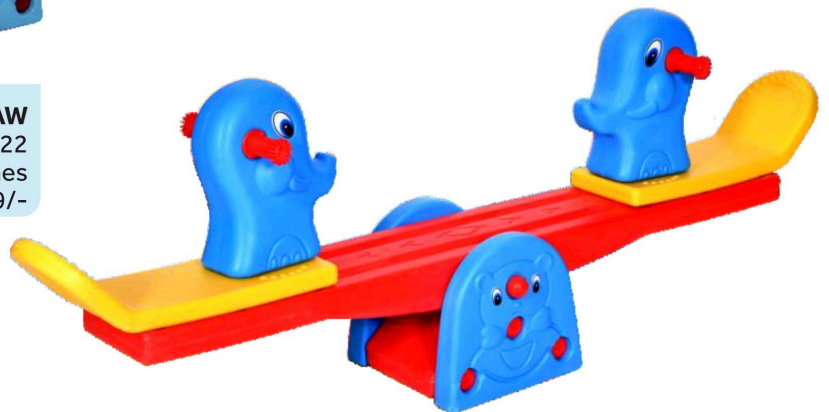

# SEE SAW

**GIRAFFE SEE SAW**  
Item No.: 225  
Item Size: L56xB13xH22 Inches  
Rate: 5499/-

**HEN SEE SAW**  
Item No.: 223  
Item Size: L56xB13xH22 Inches  
Rate: 5499/-

**HORSE SEE SAW**  
Item No.: 222  
Item Size: L56xB13xH22 Inches  
Rate: 5499/-