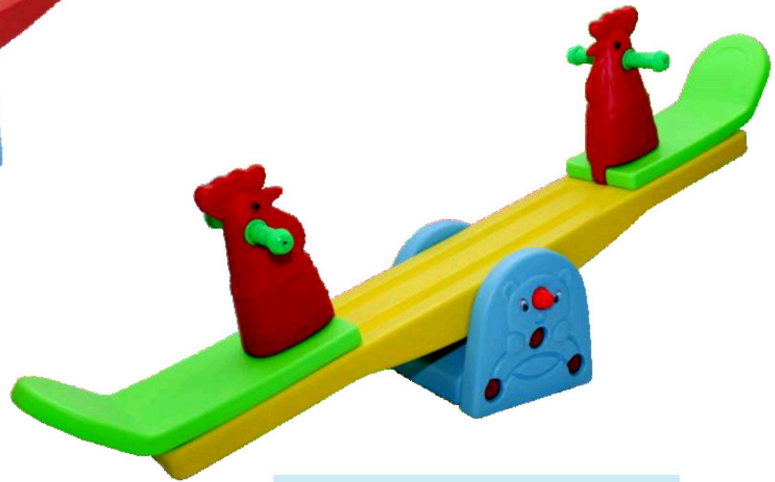

HEN SEE SAW
Item No.: 223
Item Size: L56xB13xH22 Inches
Rate: 5499/-